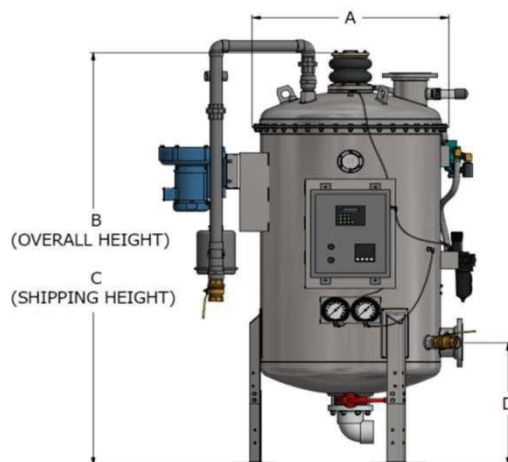

EC Series Filter

With a legacy spanning over 50 years, Filtrex has honed our expertise and stands firmly behind the promises we make.

Our filters are built to endure and designed to serve the lifetime of your facility. Our regenerative filters are unmatched in value, quality, and performance. Choose Filtrex, and you're opting for the highest value in the filtration industry.

FEATURES

- No backwashing
- Automated as a complete system
- All stainless steel components
- Small footprint in equipment room
- Totally integrated system w/VFD
- True ASME flanged & dished head
- Double boot mechanism for extra air capacity for more active regeneration

**Contact manufacturer for assistance in proper plumbing layout.

FILTER AID: Celite 545, Dicalite 4200, E-P FW50

* Most Specified Other units custom order Model #	Width A	Overall Height B	Shipping Height C	Tank Influent Connection D	** Maximum Design Filtration GPM/sq. ft. (based on piping layout)	Effective Filtration Area/sq. ft.	GPM Range as a Guide. (Flow based on plumbing design of system)	Tank Volume (gallons)	Precoat (cu. ft.) Perlite	Precoat (cu. ft.) (+) DE	Operating Weight (lbs.)	Shipping Weight (lbs.)	Drain Connection (inches)	Tank Connection (inches)
EC 145	21.75	76.50	75.19	20.50	1.60	103.3	105-171	98	0.9	0.9	800	604	3	3
EC 225	27.75	~76.44	~74.94	21.50	1.60	164.6	171-264	116	1.5	1.5	1200	875	4	4
EC 225S*	27.75	86.75	85.56	24.00	1.60	209.1	212-335	129	1.8	1.8	1500	1025	4	4
EC 350	33.75	~79.56	~77.56	25.19	1.60	276.8	300-444	220	2.5	2.5	2560	1150	4	6
EC 350S*	33.75	88.25	70.25	24.44	1.60	351.7	337-565	244	3.1	3.1	2600	1300	4	6
EC 500	39.50	~85.72	83.72	26.56	1.60	409.5	550-657	262	3.6	3.6	3200	1530	4	6
EC 500S*	39.50	92.48	88.67	25.88	1.60	520.2	528-835	291	4.6	4.6	4250	1750	4	6
EC 700	46.63	~85.69	~83.69	24.50	1.60	557.6	750-895	356	5.0	5.0	4560	1980	4	8
EC 700S*	46.63	96.69	85.56	28.25	1.60	708.4	719-1138	396	6.2	6.2	4800	2200	4	8
EC 900	50.63	96.50	83.50	30.13	1.60	649.5	647-1035	438	5.8	5.8	5860	2530	4	8
EC 900S*	50.63	104.19	91.19	30.13	1.60	825.3	819-1310	496	7.2	7.2	6000	2750	4	8
EC 1000	52.63	97.44	83.44	31.31	1.60	737.6	730-1184	546	6.6	6.6	6160	2880	4	8
EC 1275*	52.63	103.63	89.63	30.81	1.60	937.2	950-1505	525	8.2	8.2	6500	3100	4	8
EC 1400	58.63	100.00	87.00	32.63	1.60	903.1	901-1416	642	8.0	8.0	8910	3880	4	10
EC 1400S*	58.63	107.69	94.69	32.63	1.60	1147.5	1141-1825	721	10.0	10.0	9900	4100	4	10
EC 1675	63.50	103.50	87.00	34.19	1.40	1212.9	1225-1670	781	10.8	10.8	12000	4500	4	10
EC 1675LC*	63.50	90.75	90.75	26.25	1.40	1212.9	1225-1670	801	10.8	10.8	10400	4300	4	10
EC 2100*	63.50	116.49	107.94	34.19	1.60	1541.1	1560-2490	890	13.5	13.5	11600	5800	4	10

(+) Preferred Media

Rev 3-23

Filtrex Incorporated

Powered by North American Filtration, Inc.

25 Arrow Rd. Ramsey, NJ 07446

Ph: 973-595-0400

info@FiltrexH2OGlobal.com • filtrenj.com